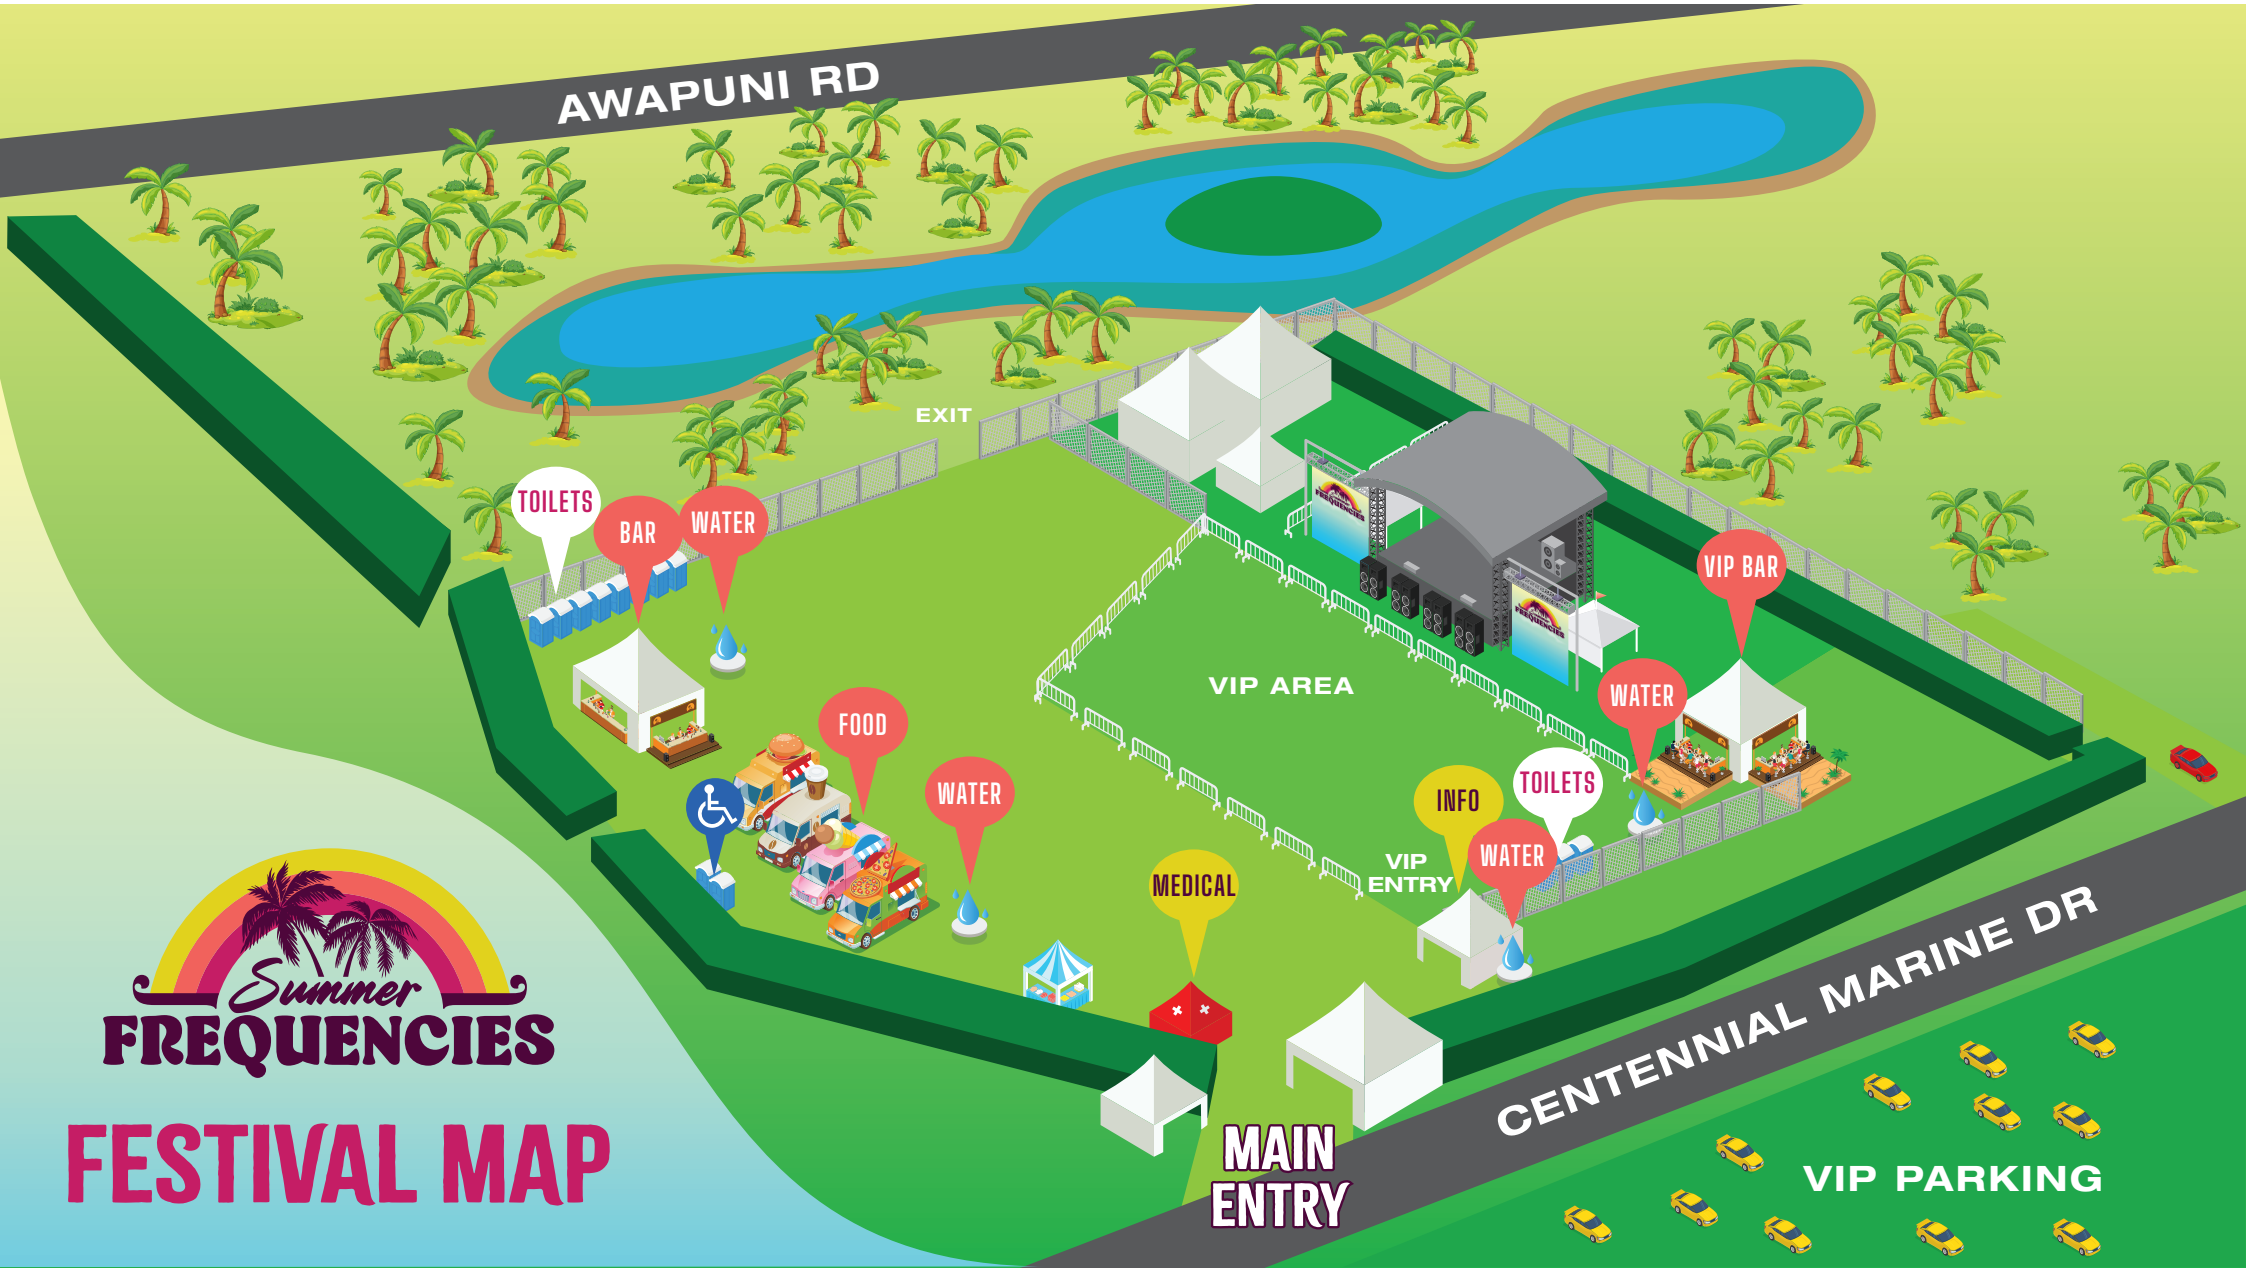

**Summer  
FREQUENCIES  
FESTIVAL MAP**

MISSION ENTERTAINMENT PRESENTS  
THE 5TH ANNUAL

**JANUARY 9 + 10, 2026**

GISBORNE SOUNDSHELL

TICKETS FROM [SUMMERFREQUENCIES.CO.NZ](http://SUMMERFREQUENCIES.CO.NZ)

## DAY 1 - FRI 9 JAN:

3:00 PM: **DJ ENDSTAR**  
3:30 PM: **RIDDIM CARTEL**  
4:00 PM: **NRG RISING**  
4:30 PM: **BEAU MONGA**  
5:00 PM: **HOUSE OF SHEM**  
6:00 PM: **JAHBOY**  
6:40 PM: **DEACH**  
7:30 PM: **A.R.T**  
8:15 PM: **JARO LOCAL**  
9:00 PM: **SAMMY J FEAT. BROWNHILL**  
10:00 PM: **SPAWNBREEZIE FEAT.  
BROWNHILL + J STRINGZ**

## DAY 2 - SAT 10 JAN:

12:00 PM: **DJ ENZEE**  
2:00 PM: **ONETHREE FEAT. ASH ERU +  
CHA4010 + DUBSTAR**  
3:00 PM: **PAQUIN**  
3:30 PM: **TYNA**  
4:00 PM: **JAVIYAH NIKOIA**  
4:40 PM: **YUNG MAYNIE**  
5:20 PM: **TJ & HURI**  
6:00 PM: **WILLIAM SINGE**  
6:30 PM: **DJ NOIZ**  
7:15 PM: **DJ NOIZ, KENNYON BROWN,  
DONELL LEWIS**  
8:10 PM: **AARADHNA**  
9:20 PM: **BETTY-ANNE**  
10:15 PM: **BRADAMON**  
11:00 PM: **FINISH**